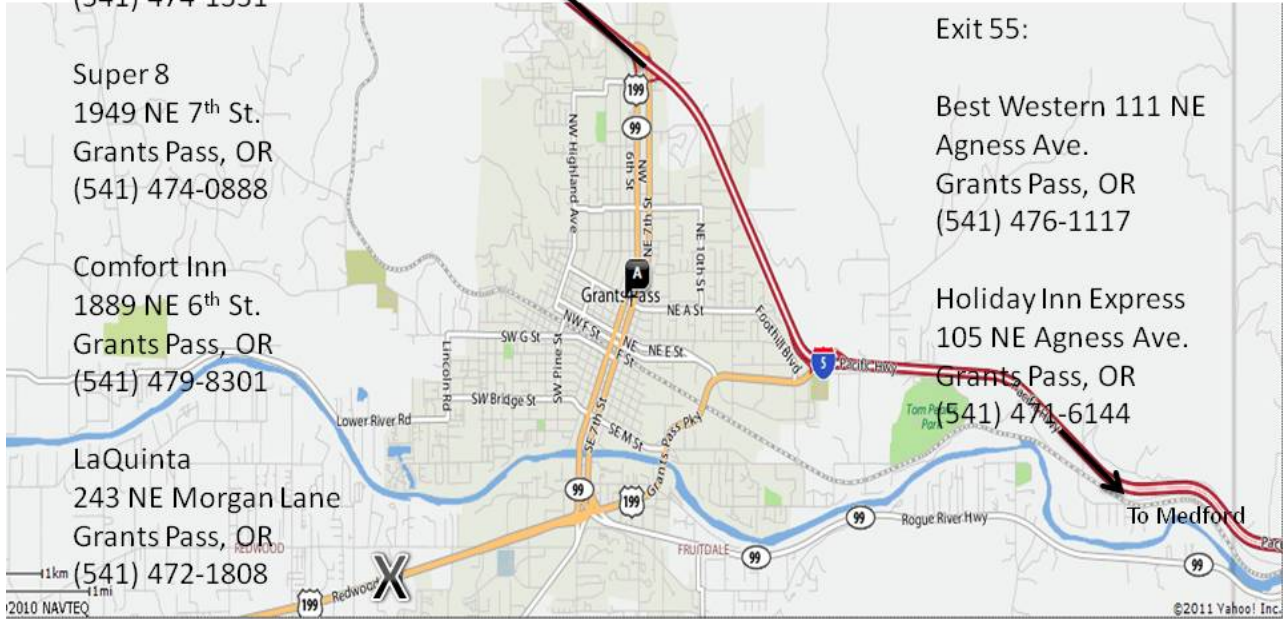

Map to Josephine County Fairgrounds & Surrounding Motels

Exit 58:

Motel 6
1800 NE 7th St.
Grants Pass, OR
(541) 474-1331

Super 8
1949 NE 7th St.
Grants Pass, OR
(541) 474-0888

Comfort Inn
1889 NE 6th St.
Grants Pass, OR
(541) 479-8301

LaQuinta
243 NE Morgan Lane
Grants Pass, OR
(541) 472-1808

To Portland

Exit 55:

Best Western 111 NE
Agness Ave.
Grants Pass, OR
(541) 476-1117

Holiday Inn Express
105 NE Agness Ave.
Grants Pass, OR
(541) 474-6144

Josephine County Fairgrounds
1451 Fairgrounds Road
Grants Pass, OR 97527